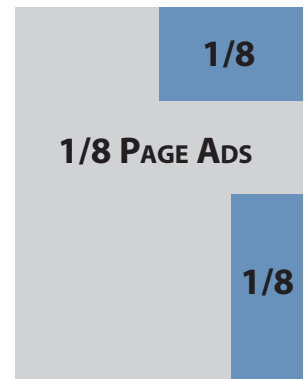

2 Issues - \$3595

**HALF PAGE ADS**

**HALF PAGE ADS**

**Black & White**

1 Issue - \$975

2 Issues - \$825

**Color**

1 Issue - \$1695

2 Issues - \$1475

**1/4 PAGE ADS**

**1/4  
PAGE  
ADS**

**Black & White**

1 Issue - \$750

2 Issues - \$625

**Color**

1 Issue - \$975

2 Issues - \$825

**1/8**

**1/8 PAGE ADS**

**1/8**

**Black & White**

1 Issue - \$595

2 Issues - \$525

**Color**

**Ad Sizes**

1/8 Page

1/4 Page

1/2 Page

**Full Page**

**Horizontal**

3.65" X 2.5"

7.5" X 2.5"