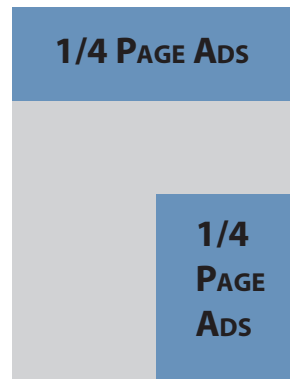

2 Issues - \$3595

**HALF PAGE ADS**

**HALF PAGE ADS**

**Black & White**

1 Issue - \$975

2 Issues - \$825

**Color**

1 Issue - \$1695

2 Issues - \$1475

**1/4 PAGE ADS**

**1/4  
PAGE  
ADS**

**Black & White**

1 Issue - \$750

2 Issues - \$625

**Color**

1 Issue - \$975

2 Issues - \$825

**1/8**

**1/8 PAGE ADS**

**1/8**

**Black & White**

1 Issue - \$595

2 Issues - \$525

**Color**

**Ad Sizes**

1/8 Page

1/4 Page

1/2 Page

**Full Page**

**Horizontal**

3.65" X 2.5"

7.5" X 2.5"